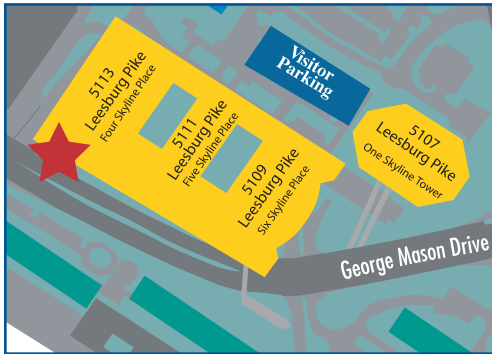

Skyline City Express Stop